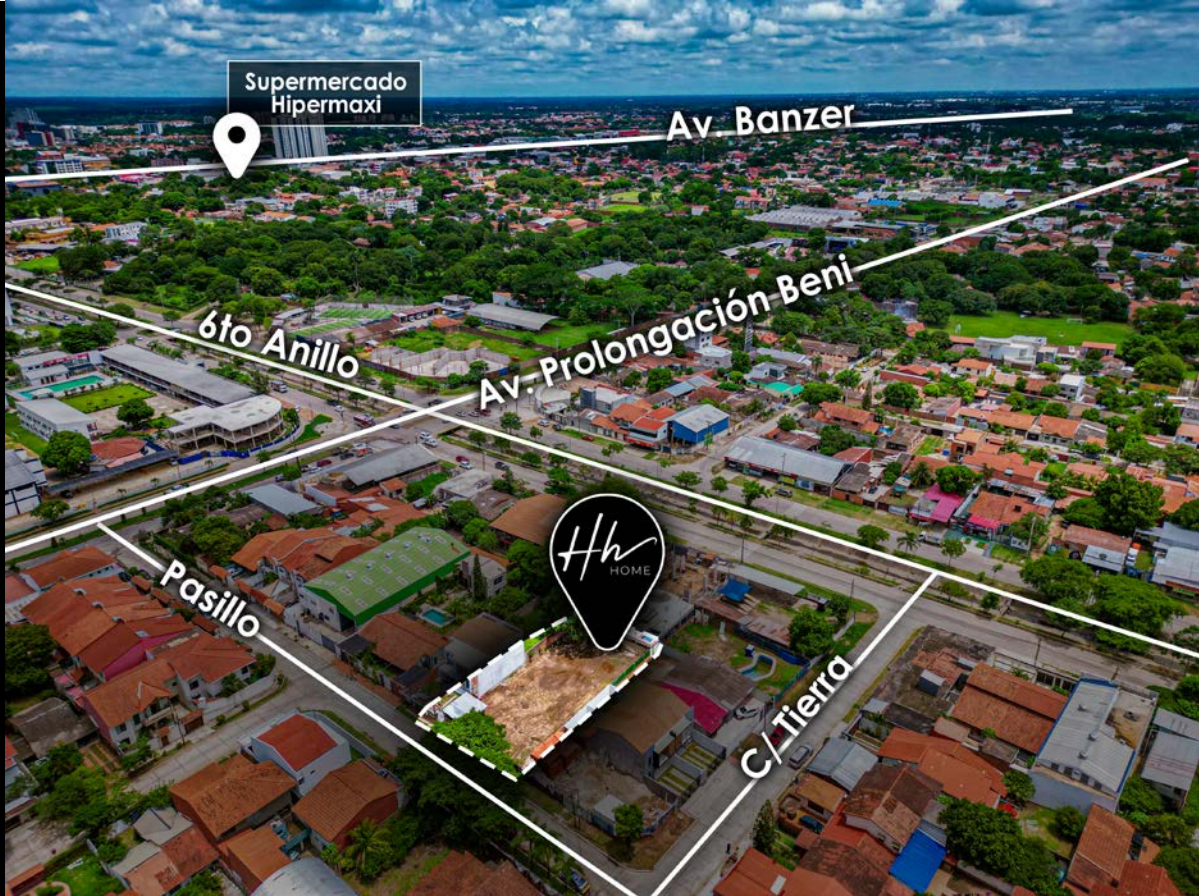

# Hh HOME

Zona Norte - 6to Anillo Av Beni

Supermercado  
Hipermaxi

Av. Banzer

6to Anillo

Av. Prolongación Beni

Pasillo

C/Tierra

A close-up photograph of a person's hand pointing their index finger towards a window blind control. The control is a vertical track with several small rectangular buttons. The background is a window with horizontal blinds, slightly out of focus. The lighting is soft and natural, suggesting an indoor setting near a window.